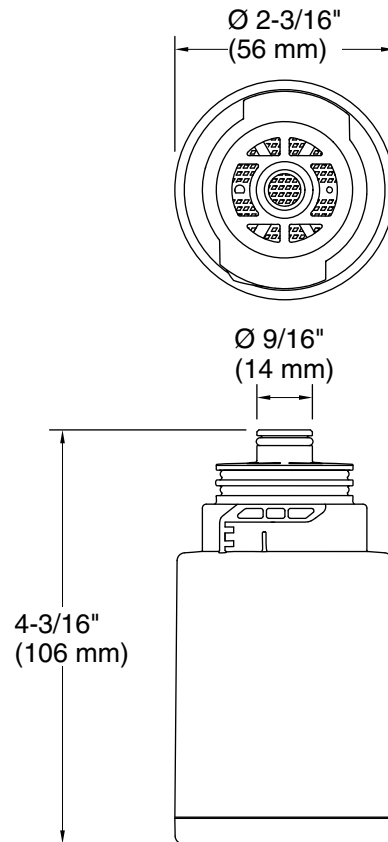

Technical Information

All product dimensions are nominal.

Notes

Install this product according to the installation instructions.

Replace filter cartridge every 6 months.